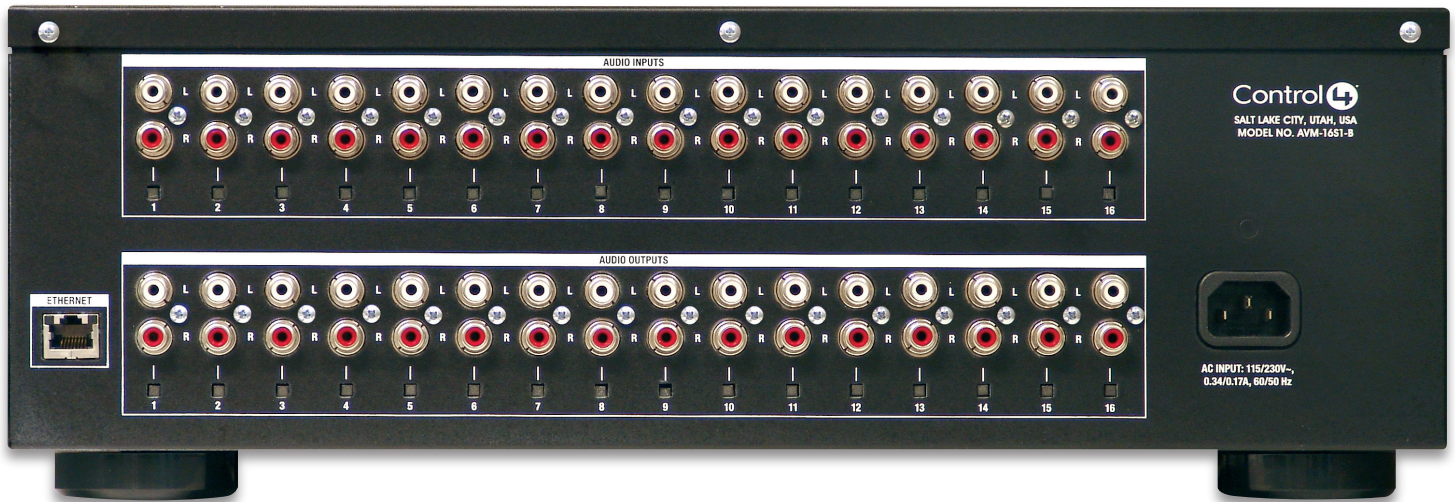

Audio Matrix Switch Simple Solution for Complex Audio Needs

The Control4® Audio Matrix Switch provides incredible capacity to intelligently control music throughout even the most demanding home. Featuring the power to switch up to 16 audio input sources to 16 output zones, the Audio Matrix Switch is a great solution for extensive multi-room audio distribution needs. And because of its seamless integration with other A/V components and the Control4 home automation system, it's never been easier to bring a complex audio system easily under control.

Easy To Install, Easy to Use

- **On-screen wizard** — Guides users through the installation process.
- **Control4 network integration** — Immediately controllable and easily updateable from any Control4 Keypad or Touch Screen.
- **Interactive LCD feedback** — User gets instant information about audio source and zone activity throughout the home.
- **EZ ID™** — LED indicators on the back of the component flash next to each connection when it's time to connect.

Easy to Control

- **Ultimate remote audio expansion** — Features the ability to switch up to 16 input sources to up to 16 output zones.
- **16 signal sensing stereo analog audio inputs** — Automatic detection of audio signals for custom programming and better audio zone management.
- **Standards-based control** — Devices throughout the home are controlled via communication over ZigBee™ (802.15.4) mesh networking or Ethernet.

Audio Matrix Switch

Technical Specifications

Model Number

- AVM-16A1-B

Communications

- Ethernet 10/100base-T, RJ45 jack
- ZigBee (802.15.4) wireless mesh networking

Inputs and Outputs

- Audio Inputs: 16 stereo pairs
- Audio Outputs: 16 stereo pairs