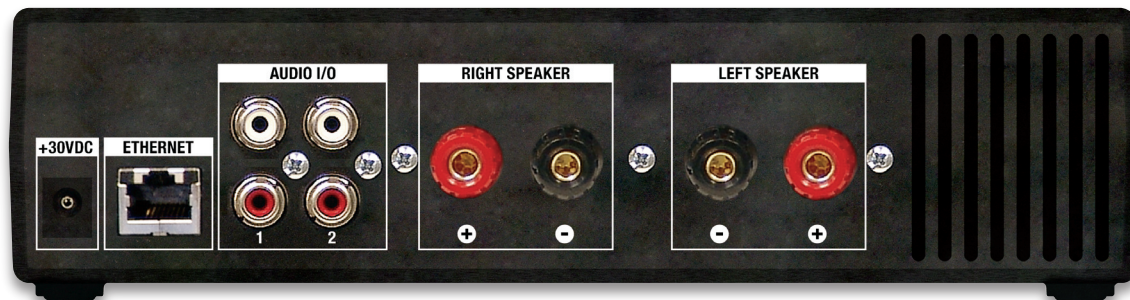

Technical Specifications

Model Number

- Ethernet version: AVE-RAA1-B
- Wi-Fi version: AVB-RAA1-B

Inputs and Outputs

- Audio output: 1 stereo pair speaker out, 1 pre-amp out
- Audio input: 1 analog

Amplifier

- Digital output power: 50 watts per channel into 6 ohms, 40 watts per channel into 8 ohms
- Frequency response: 10 Hz to 20 kHz, +/- 0.5 dB
- S/N Ratio: 96 dB
- THD: <0.03% at 1 watt per channel

Communications

- Wireless ZigBee™ (802.15.4) mesh networking
- Wireless IEEE 802.11g Wi-Fi (Wi-Fi version only)
- Ethernet 10/100base-T, RJ45 jack (Ethernet version only)

Environmental

- Operational 0°C to 40°C
- Humidity 5% to 95% Non-Condensing
- Storage -20°C to 70°C

Power Requirements

- 120 to 240 VAC, 50 or 60 Hertz

Dimensions

- H x W x D: 2.0" x 8.0" x 8.5"
  51mm x 203mm x 226mm
- Weight: 3.2 lbs
  1.45 kg

The Control4 Remote Audio Family

In addition to the Speaker Point, Control4 offers:

Music Point™ — Distributes music anywhere in the home and connects to external amplifiers.