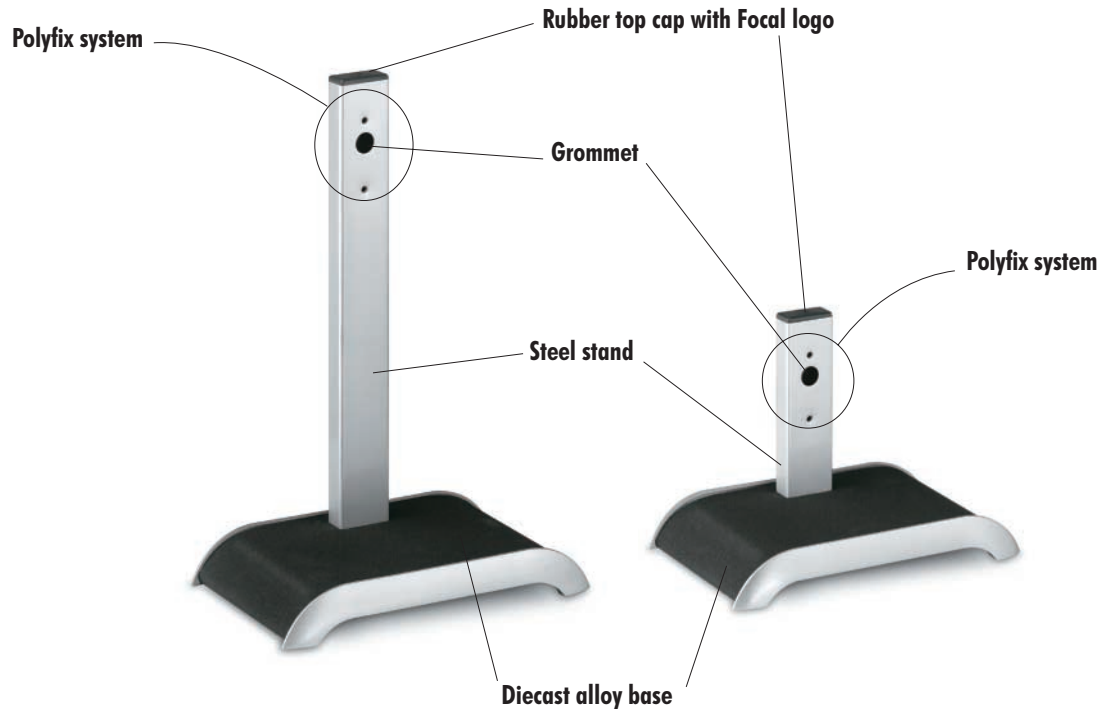

Bop stand

Features

- Aesthetic **stand** dedicated for **Sib XL**
- Concealed cable pass with **grommet**
- Versatile **Polyfix** system for **horizontal or vertical** mounting
- Heavy base for **stability**
- **Packaging** (per 3 units): 2 long stand for vertical mounting, 1 short stand for horizontal mounting (center speaker)
- **Packaging** (per 1 unit): short and long stand supplied

Technical data

Height short Bop	6 ^{7/8} " (173mm)
long Bop	14" (355mm)
Base (WxD)	9 ^{5/8} "x5 ^{7/8} " (244x148mm)
Weight short Bop	3.75lbs (1.7kg)
long Bop	4.19lbs (1.9kg)

Focal® is a trademark of Focal-JMLab®