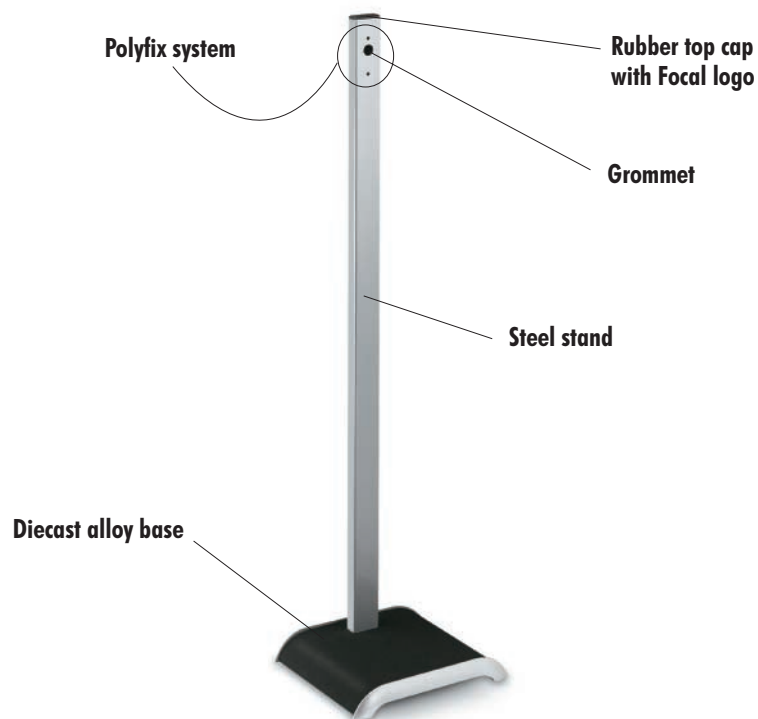

Hop stand

Features

- Aesthetic **stand** dedicated for **Sib XL**
- Concealed cable pass with **grommet**
- Versatile **Polyfix** system for **horizontal or vertical** mounting
- Heavy base for **stability**
- Packaging : 2 units

Technical data

Height	34 ^{7/8} " (885mm)
Base (WxD)	9 ^{5/8} "x8 ^{3/8} " (244x213mm)
Weight	11.5lbs (5.2kg)

Focal® is a trademark of Focal-JMLab®